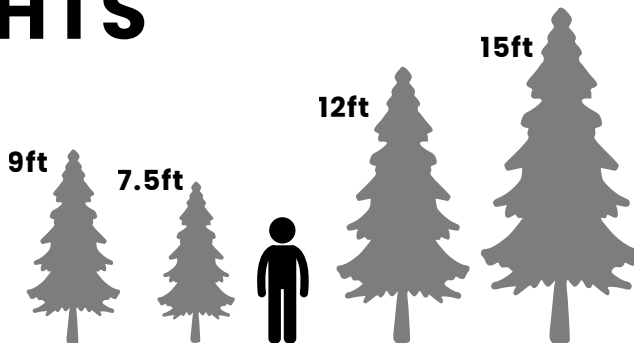

Our Christmas decor packages takes the stress out of decorating and ensure that your space looks festive and inviting throughout the holiday season.

- STEP 1.** SELECT A TREE STYLE & HEIGHT
- STEP 2.** SELECT A DECOR STYLE
- STEP 3.** SELECT YOUR THEME
- STEP 4.** SELECT ANY ADD ONS
- STEP 5.** BOOK FOR A HASSLE FREE INSTALL!

TREE HEIGHTS

TREE STYLES

**FROSTED
(DUSTED SNOW)**

**GREEN
(TRADITIONAL)**

**FLOCKED
(HEAVY SNOW)**

DECOR STYLE

CLASSIC

Classically styled Christmas trees can be a perfect solution to enhance the holiday cheer on a budget.